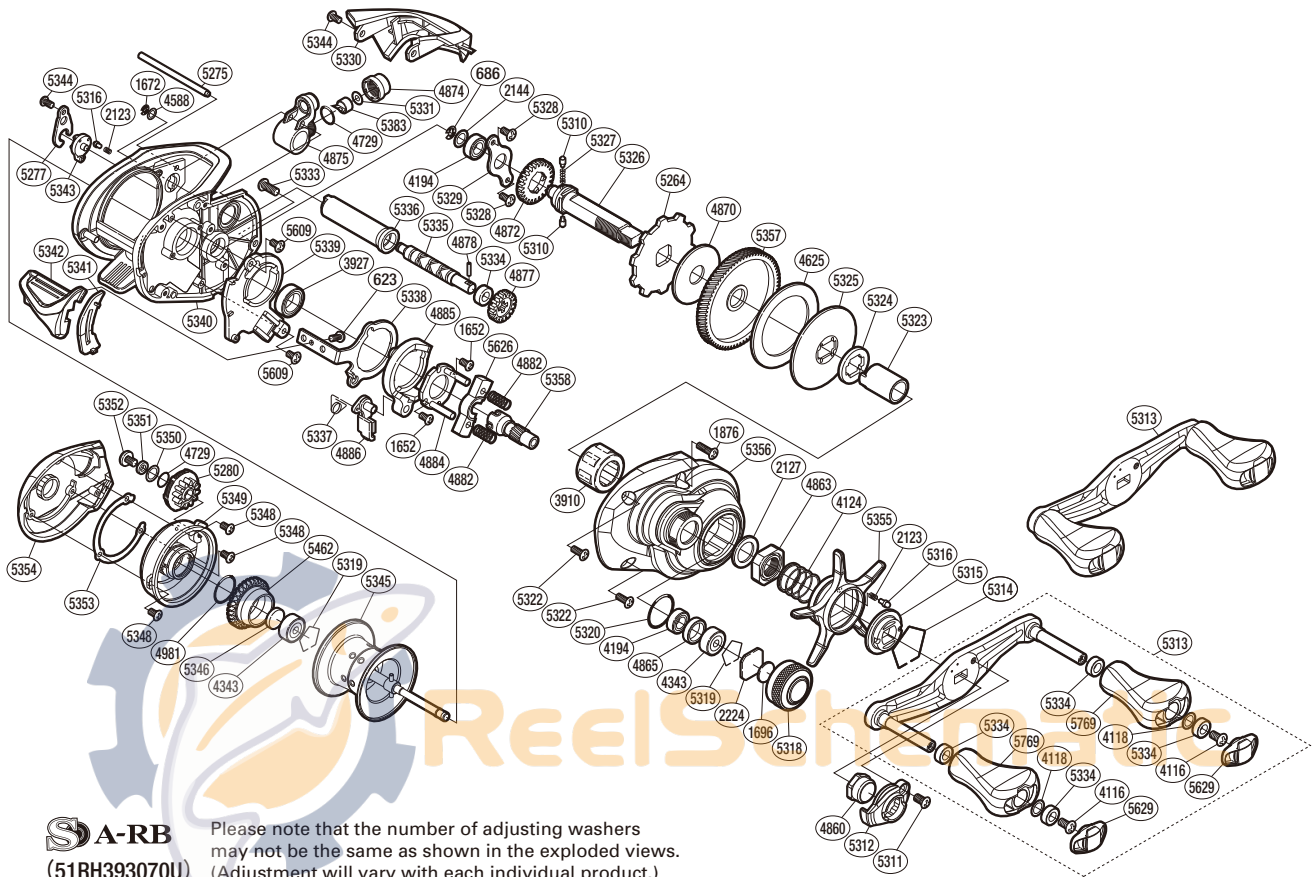

# SHIMANO

CURADO S A-RB

CU-70XG

**S A-RB**  
(51RH393070U)

Please note that the number of adjusting washers may not be the same as shown in the exploded views. (Adjustment will vary with each individual product.)